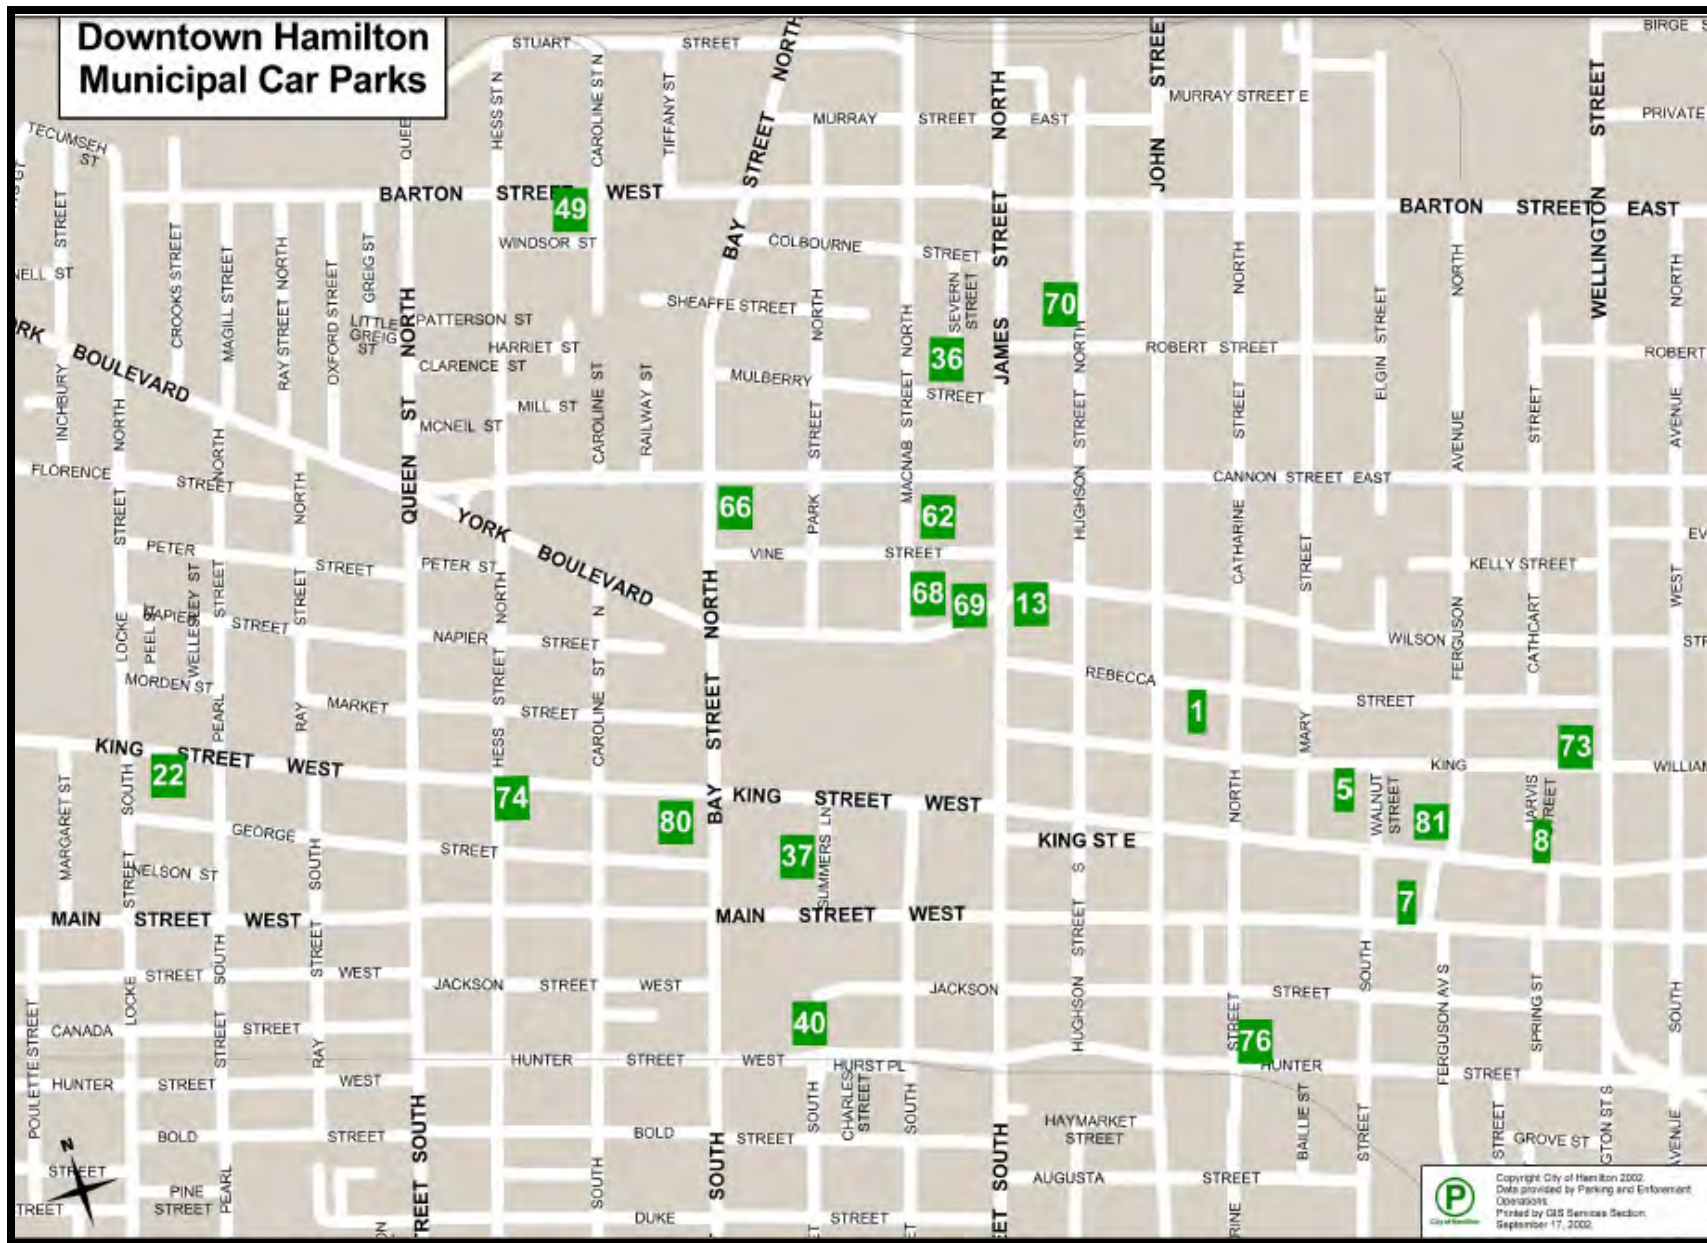

Downtown Hamilton Parking Options – please reference times and prices of car parks on next page.

<p>Car Park 13 - Downtown Hamilton 96 James St N at Wilson Hours of Operation: 9:00am - 2:00am Hourly Rate: \$2.00 Minimum Rate: \$1.00 Daily Rate: N/A</p> <p>Car Park 37 - Downtown Hamilton 80 Main St W – Convention Centre Hours of Operation: 24hour Hourly Rate: \$2.50 Minimum Rate: \$1.25 Daily Rate: \$9.00 Evening Rate: \$6.00</p> <p>Car Park 40 - Downtown Hamilton 71 Main St W – City Hall Hours of Operation: 8:00am - 10:00pm Hourly Rate: \$2.00 Minimum Rate: \$0.50 Daily Rate: N/A</p> <p>Car Park 62 - Downtown Hamilton 14 Vine Street Hours of Operation: 9:00am - 10:00pm Hourly Rate: \$2.00 Minimum Rate: \$1.00 Daily Rate: \$6.00</p> <p>Car Park 66 - Downtown Hamilton 106 Bay St N and Cannon Hours of Operation: 9:00am - 10:00pm Hourly Rate: N/A Minimum Rate: N/A Daily Rate: \$6.00 Special Event Rate: \$6.00 flat rate</p>	<p>Car Park 68 - Downtown Hamilton 28 York Boulevard – York Boulevard Parkade Hours of Operation: 7:00am - 10:30pm Hourly Rate: \$2.50 Minimum Rate: \$1.25 Daily Rate: \$6.00 Special Event Rate: \$3.00 Evenings</p> <p>Car Park 69 - Downtown Hamilton 12 York Boulevard Hours of Operation: 9:00am - 2:00am Hourly Rate: \$2.00 Minimum Rate: \$1.00 Daily Rate: N/A</p> <p>Car Park 80 – Downtown Hamilton 22 Bay St N and 191 King St W (Bay and King) Hours of Operation: 8:00am - 2:00am Hourly Rate: \$2.00 Minimum Rate: \$1.00 Daily Rate: \$7.00 Special Event Rate: \$10.00</p> <hr/> <p>IMPARK Bay St & Main St Hours of Operation: 24Hour 30Mins: \$2.50</p> <p>MacNab St S & Main St Hours of Operation: 24hour 30 mins: \$2.50 Specials: \$3.00 flat rate 6:00pm-6:00am</p> <p>MacNab St N & York St Hours of Operation: 24hour Daily 6am-6pm: \$5.00 Evening 6pm-6am: \$2.50</p>	<p>IMPARK James St & Main St Hours of Operation: 24hour 30mins: \$3.00 Weekend: \$4.00 Daily Specials: \$4.00 4pm-5am Max Daily: \$12.00</p> <p>Canada Wide Parking Main St between MacNab St and James St, S. Hours of Operation: 24hour 30mins: \$2.50 Weekend: \$3.00 daily Specials: \$3.00 flat rate 5pm-6am Max Daily: \$10.00</p> <p>IMPARK Bay St & Market St 30mins: \$2.00</p> <p>Park St & York St 30mins: \$1.50 Max: \$10.00 Evening Rate: \$4.00 Early Bird: \$5.00</p> <p>Jackson Square 100 King St West Hamilton L8P 4X1 Hours of Operation: 24hour Hourly : \$3.00 Daily Max : \$9.00</p> <p>King William St & James St Hours of Operation: 24hour 30mins: \$2.50 Max: \$13.00 Evening 6pm-6am: \$6.00</p>
---	---	---